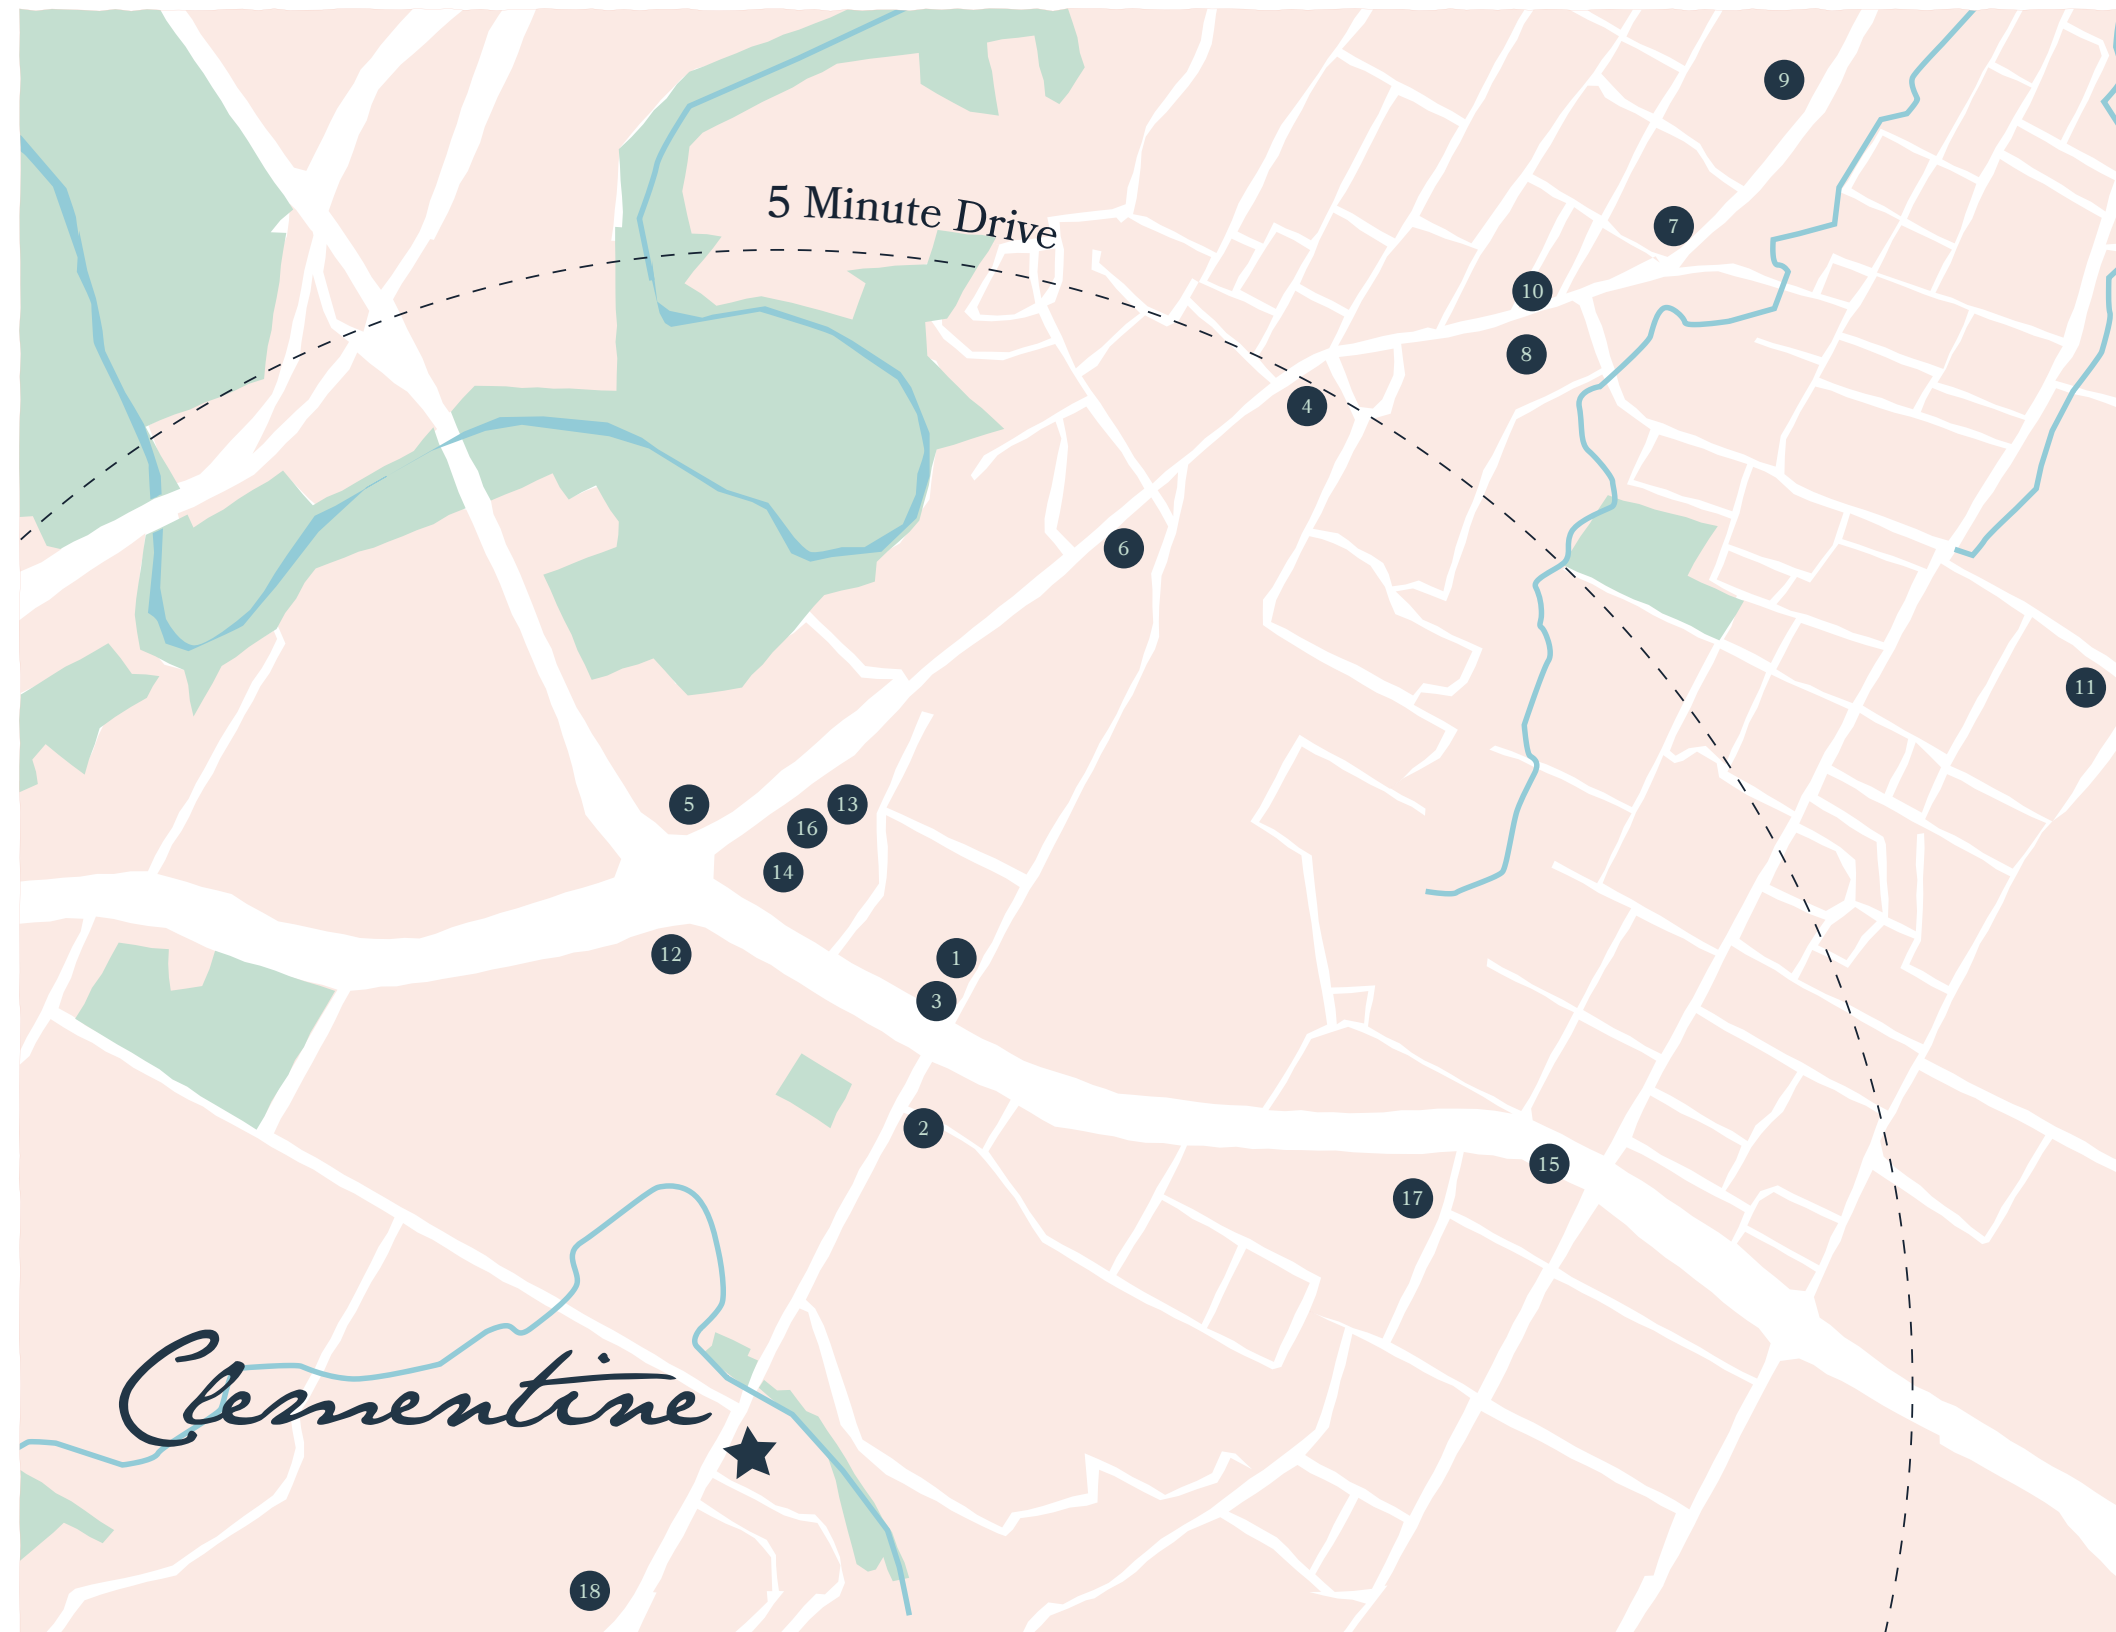

Jessica McCarty - Project Designer

Treasure Map

Eats & Sips

1. Radio
2. El Chilito
3. Dan's Hamburgers
4. Matt's El Rancho
5. Pint House Pizza
6. Torchy's Tacos
7. Ramen Tatsu-Ya
8. Loro
9. Alamo Drafthouse/ Cinema
10. Avairy

Retail

11. HEB
12. Central Market
13. Wheatsville
14. Target

Parks & Recreation

15. Greenbelt
16. LA Fitness

Other

17. St David Hospital
18. Austin Library

Thank You.

Meet Clementine:

After a rough start on an I-35 median, she found the perfect home to start over. Healthy and happy, she now divides her time between napping in the sun and playing hide-and-seek with her family. We are partnering with Austin Humane Society Community Cats program so all lost darlings find a place to belong.